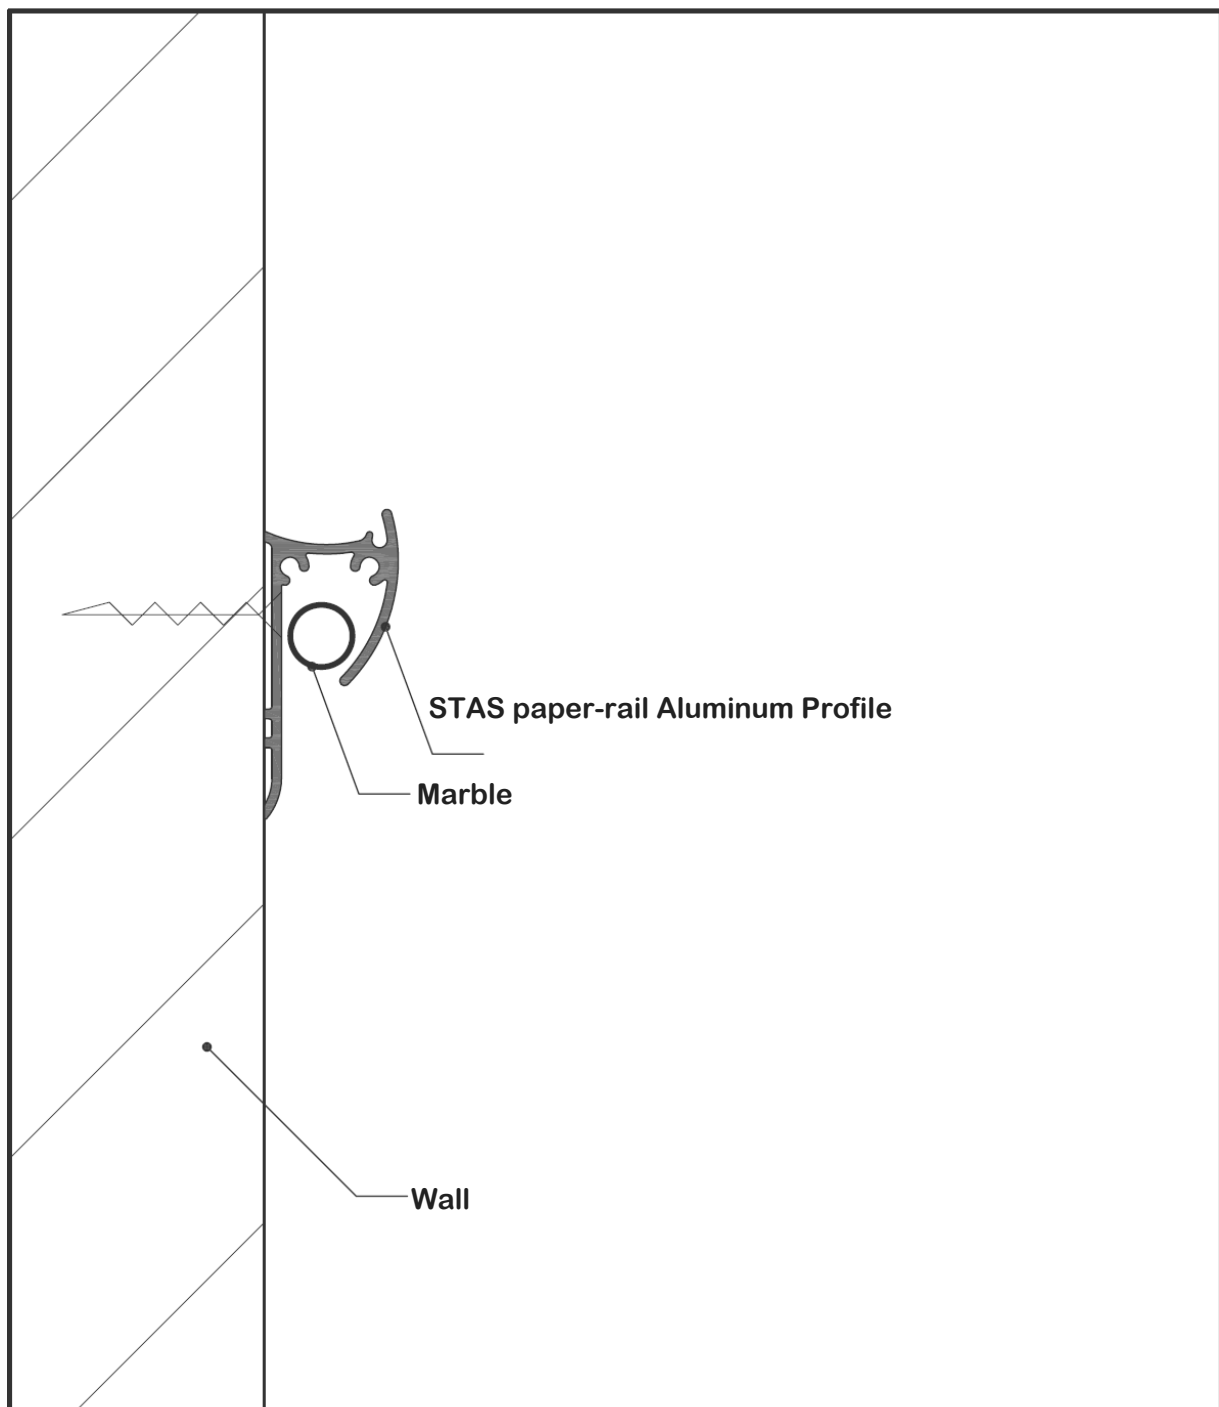

STAS paper-rail picture hanging systems

Features

- Aluminum rail
- Width/Height - 1.97"x0.83" (50x21mm)
- Holds sheets of paper – great for restaurants, offices, etc

QUADRO FRAMES

Art Hanging Systems

38 Harlow Street
Worcester, MA 01605
(888) 366-8646